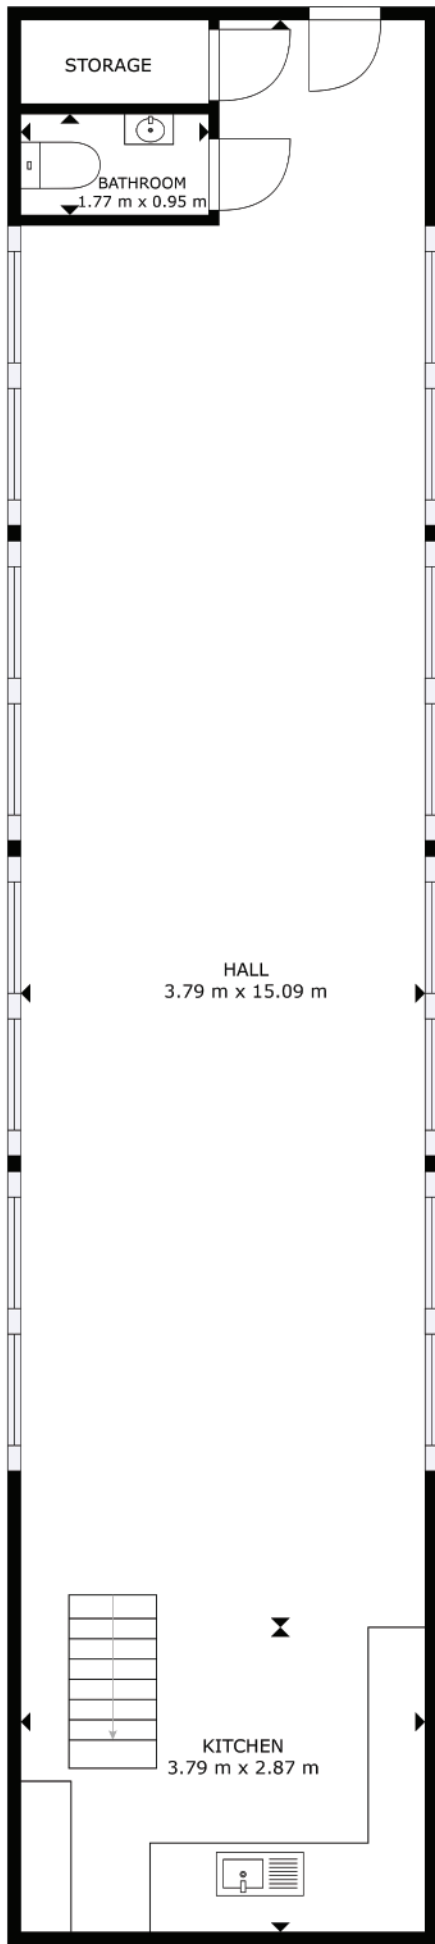

OFFICE BARGE TO RENT

- APPROX 1000 SQ/FT
- £45000+VAT P/A
- CANAL SIDE BARGE ON EAGLE WHARF MARINA
- 24 HOURS ACCESS
- FULLY AIR-CONDITIONED

FOR MORE INFORMATION AND VIEWINGS
CONTACTUS@HOLBORNSTUDIOS.COM

FLOOR 1

FLOOR 2

GROSS INTERNAL AREA
 FLOOR 1: 68 m², FLOOR 2: 12 m²
 TOTAL: 80 m²

SIZES AND DIMENSIONS ARE APPROXIMATE, ACTUAL MAY VARY.