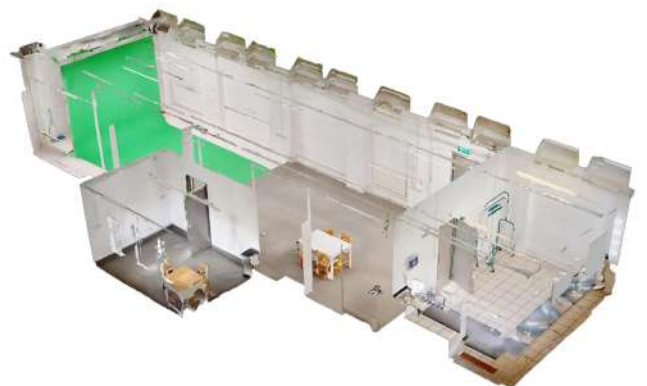

LONG TERM STUDIO HIRE

- APPROX 1213 SQ/FT
- £40,000 +VAT P/A, NEGOTIABLE
- DRESSING ROOM
- CLIENT ROOM
- RATES INCLUDED
- 24 HOUR ACCESS
- AIR-CONDITIONED
- PRIME COURTYARD LOCATION

FOR MORE INFORMATION AND VIEWINGS
CONTACTUS@HOLBORNSTUDIOS.COM